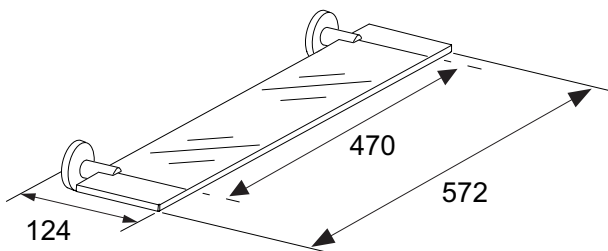

Dimensions (mm)

Kohler Co. Cromwell Road Cheltenham Gloucestershire GL52 5EP United Kingdom
Telephone +44 (0) 870 240 7896
Facsimile +44 (0) 1242 282 595
technical@mirashowers.com
www.kohleruk.com

THE BOLD LOOK
OF **KOHLER**®